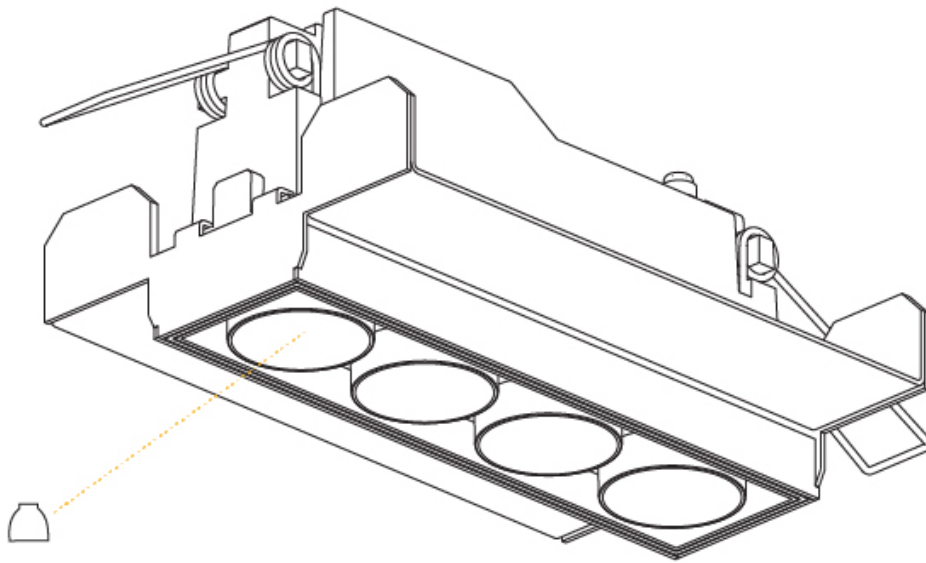

MAGIQ 4 CELL TRIMLESS

A35498-

PROJECT _____

TYPE _____

SPECIFIER _____

QUANTITY _____

DATE _____