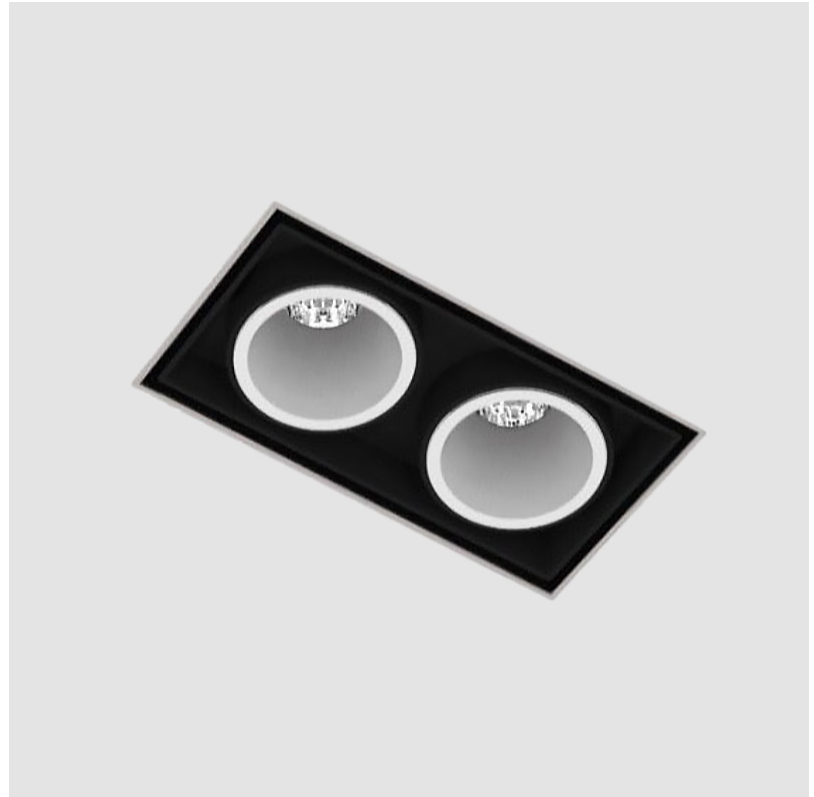

ELECTRICAL

Lamp Type: LED (Zhaga Standard)
Input Wattage (W): 7.7
Total Output Wattage (W): 6.6
Dimming: Tri-Mode (Non-Dimming and Phase Dimming (120Vac only) and 0-10V Dimming)
Driver Included: No
Driver Location: Remote
Driver Type: Constant Current - Universal
Driver Class: Class 2
Input Voltage (V): 120 - 277
Constant Current (MA): 1050

LED

Number of LEDs: 2
Color Temperature (°K): 2700 / 3000 / 3500 / 4000
Max. Delivered Lumen (lm): 319 / 348 / 356 / 363
Nominal Lumen (lm): 440 / 480 / 490 / 500
CRI: >90 CRI
Lamp Life (hrs): 50000
Upon Request: Special Color Temperature

OPTICAL

Reflector: 8 / 18 / 34
Upon Request: Special Beam Angles

RATINGS AND CERTIFICATIONS

Certified By: CSA Certified to UL and CSA Standards
Zaneen Lighting Inc. © 2024. 11800-306-3389, F-416-247-9349, www.zaneen.com

For international specifications by adding 'INT' at the end of the existing Model #. For assistance on 'custom' specifications, contact zteam@zaneen.com.
In a constant effort to supply the best product, we reserve the right to change specifications or materials without notice. The most recent specification sheets are found at zaneen.com